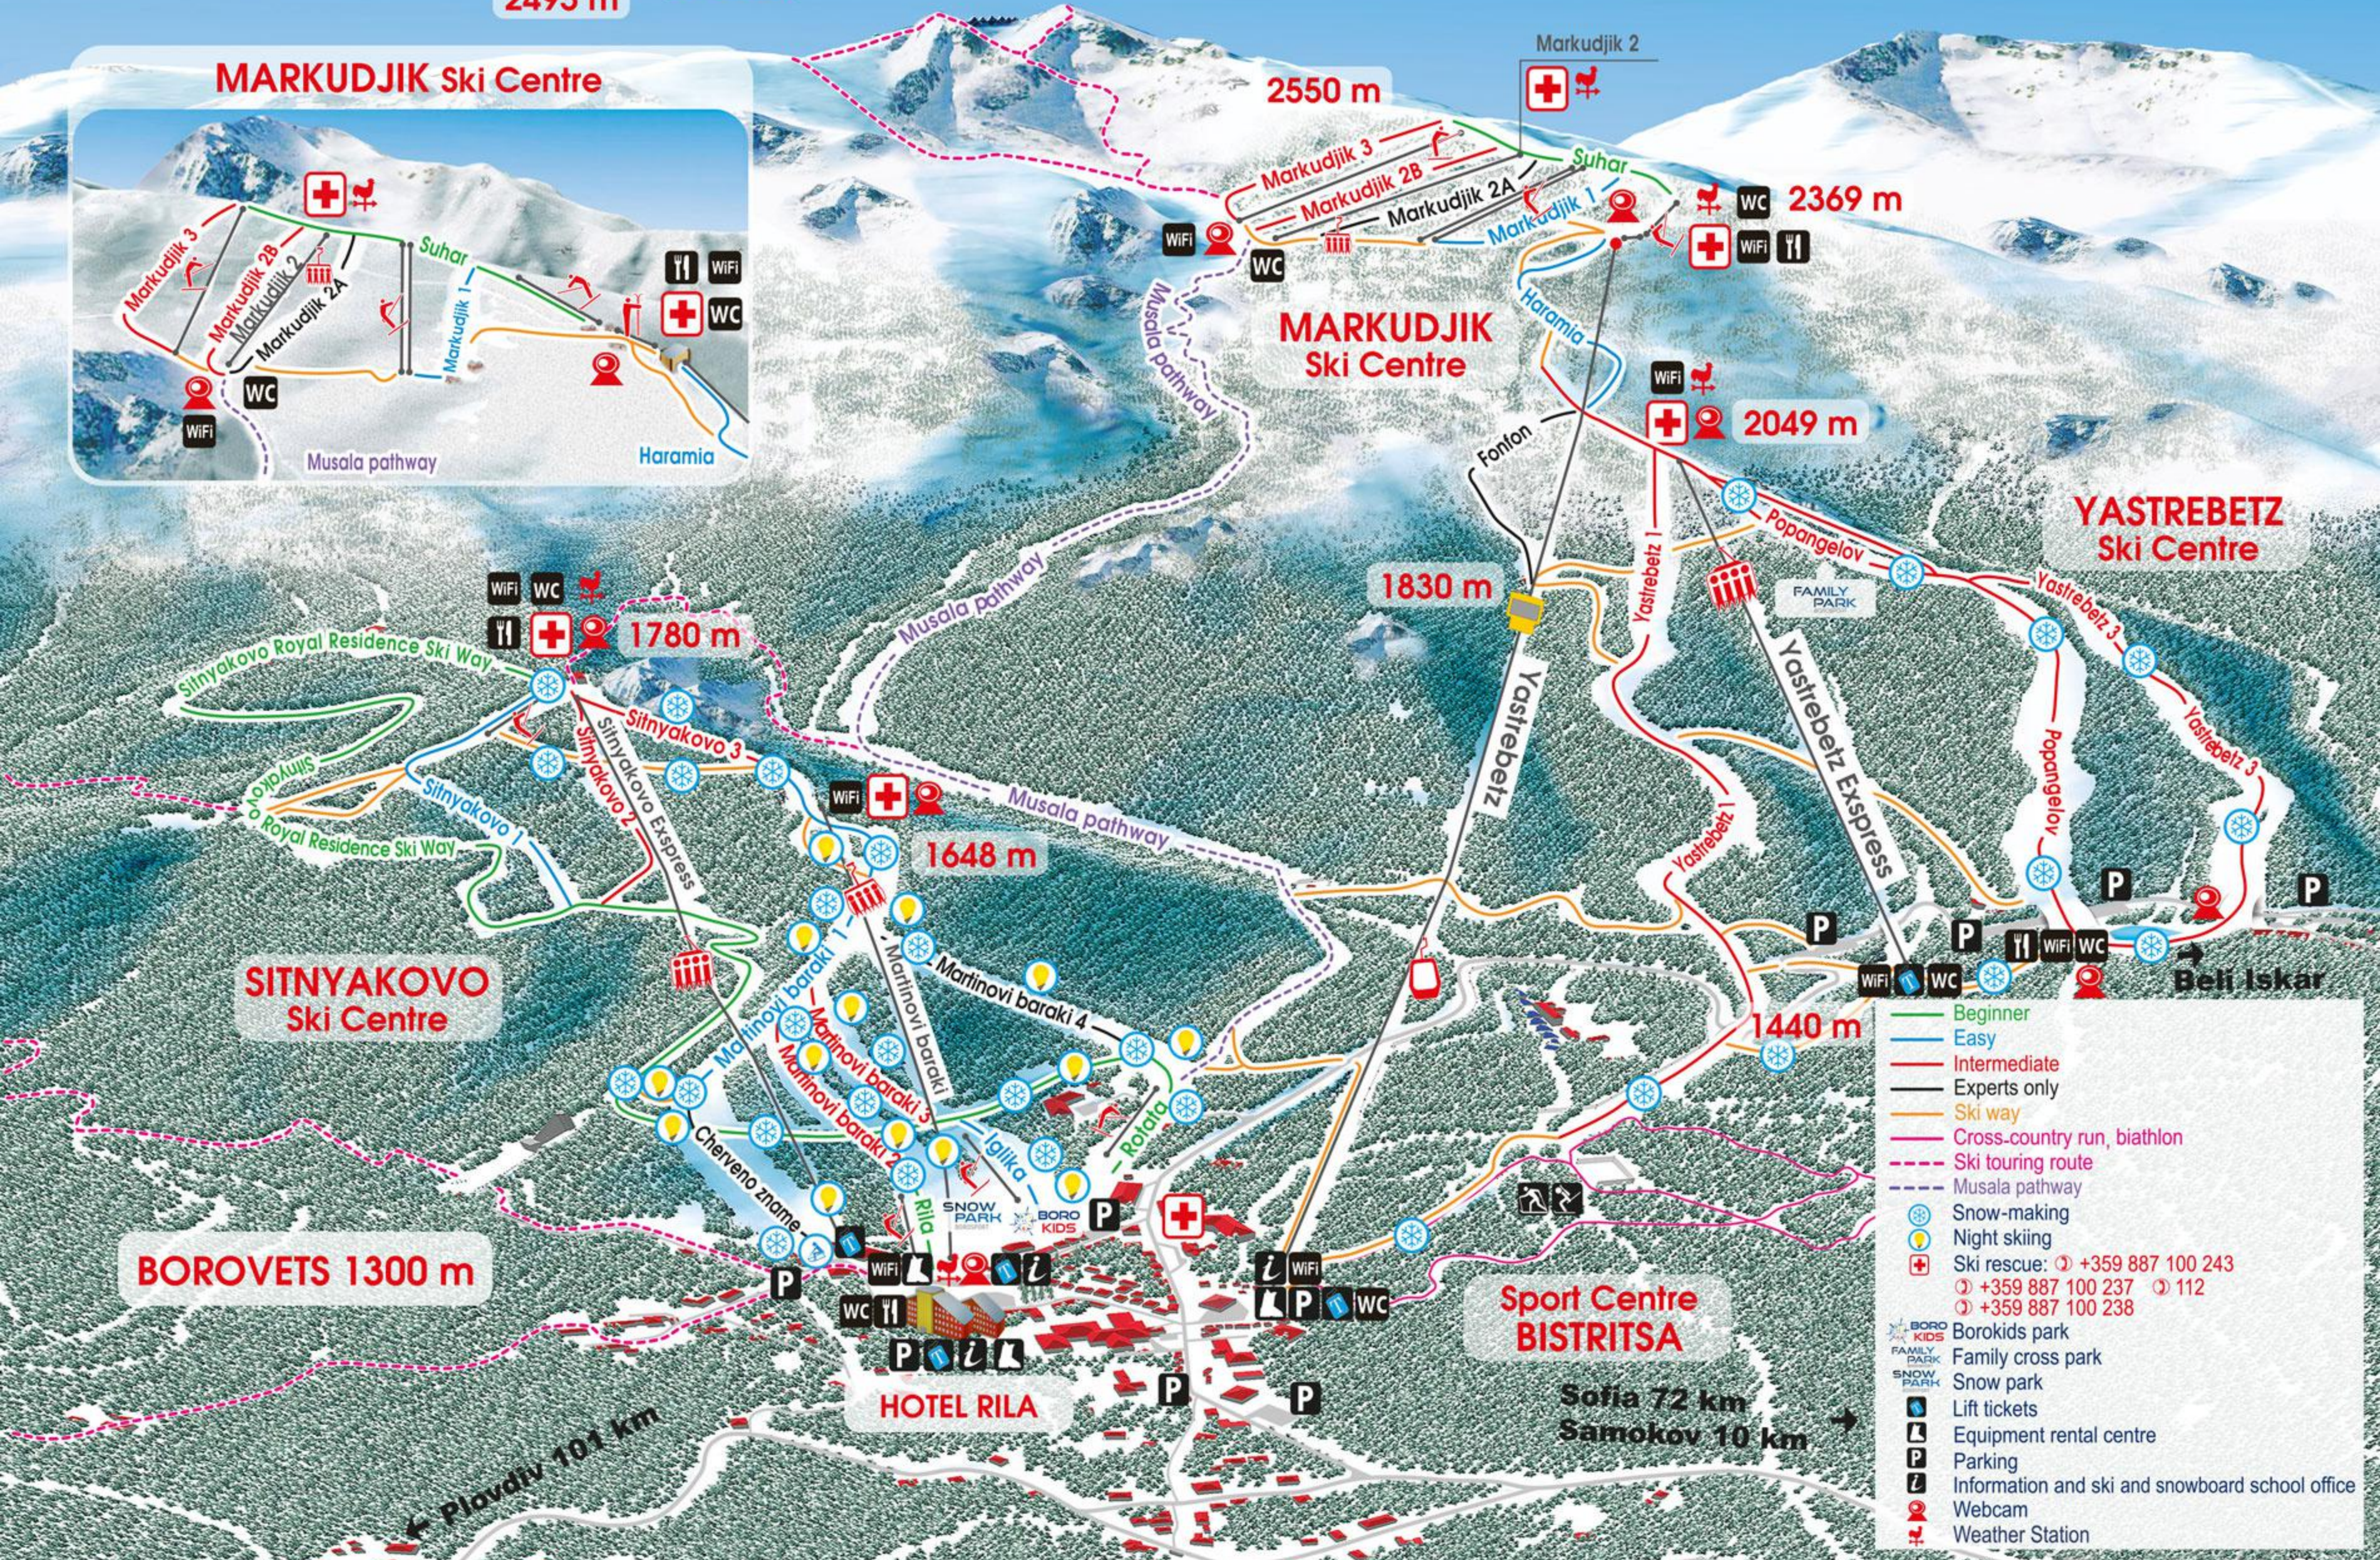

Shatar
 2495 m

Deno
 2790 m

Malka Musala
 2902 m

Musala
 2925 m

- Beginner
- Easy
- Intermediate
- Experts only
- Ski way
- Cross-country run, biathlon
- - - Ski touring route
- - - Musala pathway
- Snow-making
- Night skiing
- Ski rescue: ☎ +359 887 100 243
☎ +359 887 100 237 ☎ 112
☎ +359 887 100 238
- Borokids park
- Family cross park
- Snow park
- Lift tickets
- Equipment rental centre
- Parking
- Information and ski and snowboard school office
- Webcam
- Weather Station