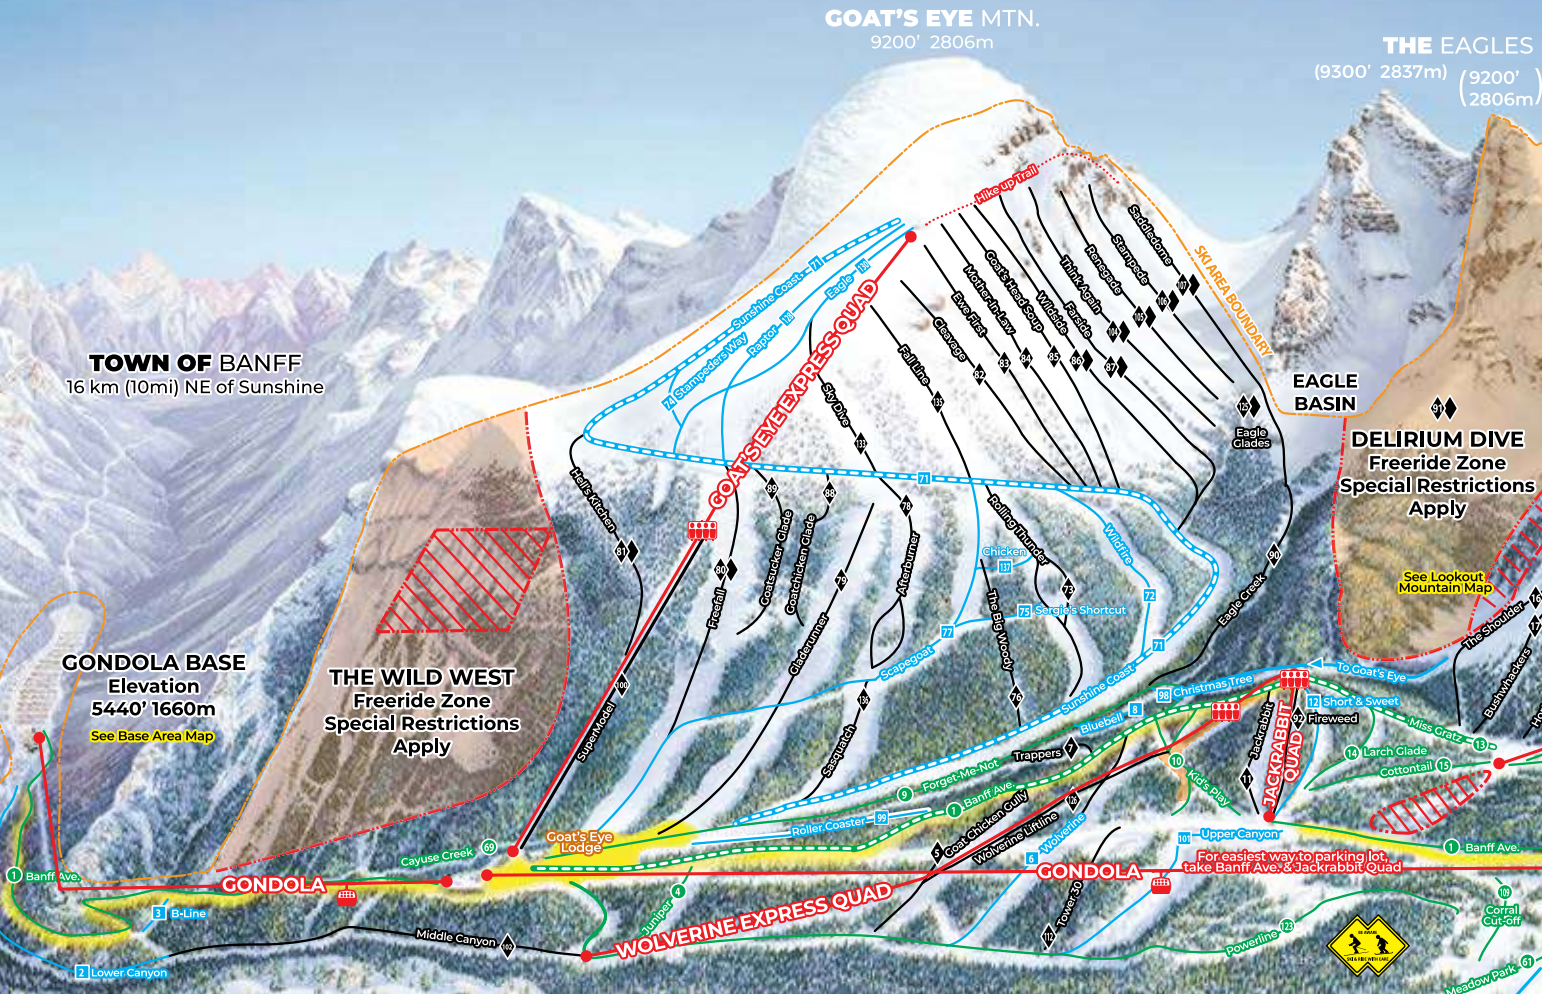

# GOAT'S EYE MOUNTAIN

# GOAT'S EYE MOUNTAIN

- |                         |                           |
|-------------------------|---------------------------|
| ● 1. Banff Avenue       | ◆ 83. Ewe First           |
| ■ 2. Lower Canyon       | ◆ 84. Mother-in-Law       |
| ■ 3. B-Line             | ◆ 85. Goat's Head Soup    |
| ● 4. Juniper            | ◆◆ 86. Wildside           |
| ◆ 5. Goat Chicken Gully | ◆◆ 87. Farside            |
| ■ 6. Wolverine          | ◆ 88. Goatchicken Glade   |
| ◆ 7. Trappers           | ◆ 89. Goatsucker Glade    |
| ■ 8. Bluebell           | ◆ 90. Eagle Creek         |
| ● 9. Forget-Me-Not      | ◆◆ 91. Delirium Dive      |
| ● 10. Kid's Play        | ◆ 92. Fireweed            |
| ◆ 11. Jackrabbit        | ■ 98. Christmas Tree      |
| ■ 12. Short & Sweet     | ◆ 100. SuperModel         |
| ● 13. Miss Gratz        | ■ 101. Upper Canyon       |
| ● 14. Larch Glade       | ◆ 102. Middle Canyon      |
| ● 15. Cottontail        | ◆◆ 104. Think Again       |
| ◆ 16. The Shoulder      | ◆◆ 105. Renegade          |
| ◆ 17. Bushwhackers      | ◆◆ 106. Stampede          |
| ● 61. Meadow Park       | ◆◆ 107. Saddledome        |
| ● 69. Cayuse Creek      | ◆ 112. Tower 30           |
| ■ 71. Sunshine Coast    | ● 123. Powerline          |
| ■ 72. Wildfire          | ◆◆ 125. Eagle Glades      |
| ◆ 73. Rolling Thunder   | ◆ 126. Wolverine Liftline |
| ■ 74. Stampede's Way    | ■ 128. Raptor             |
| ■ 75. Sergie's Shortcut | ■ 130. Eagle              |
| ◆ 76. The Big Woody     | ◆ 133. Sky Dive           |
| ◆ 78. Afterburner       | ◆ 135. Fall Line          |
| ◆ 79. Gladerunner       | ◆ 136. Sasquatch          |
| ◆◆ 80. Freefall         | ■ 137. Chicken            |
| ◆◆ 81. Hell's Kitchen   |                           |
| ◆ 82. Cleavage          |                           |