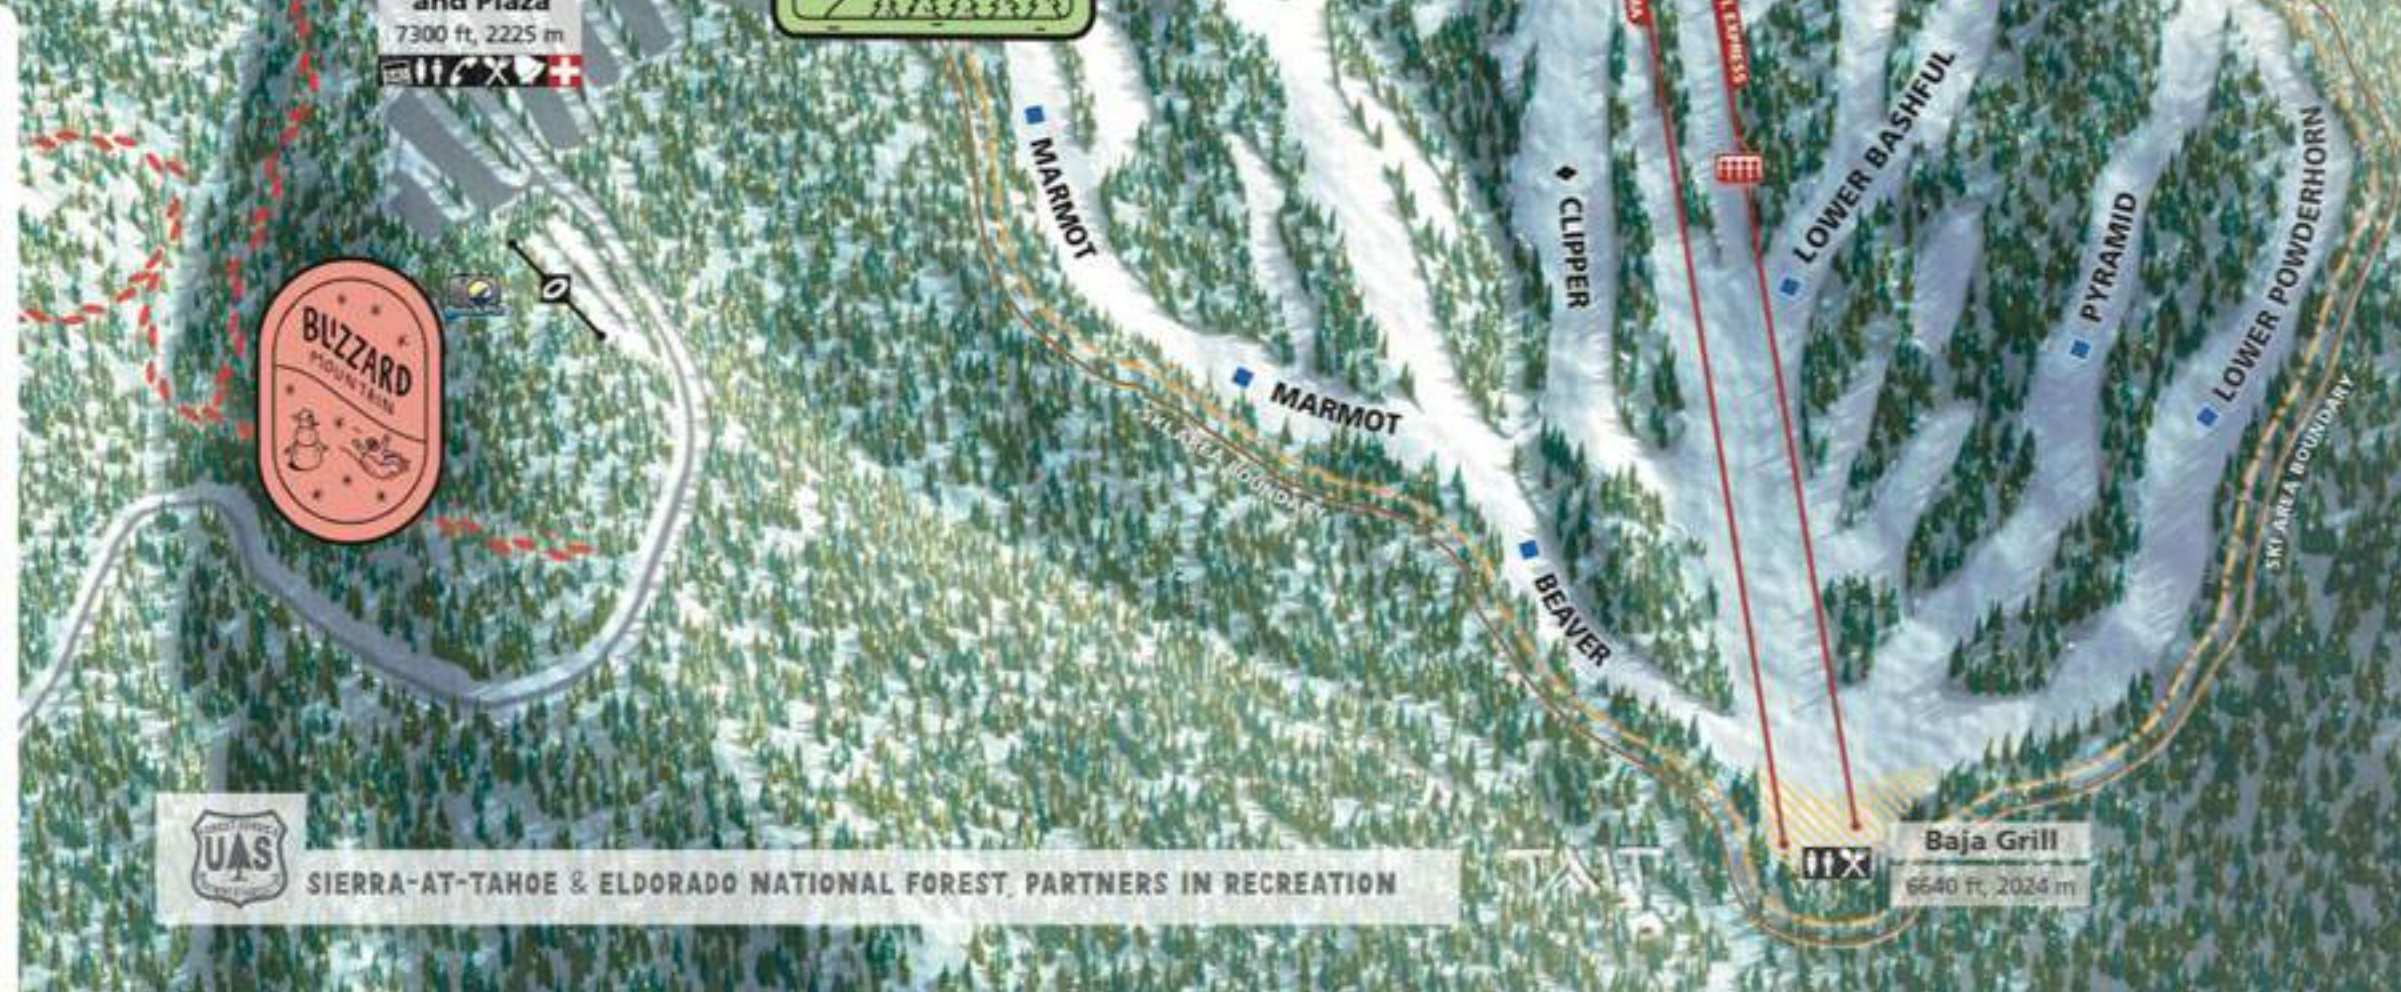

- Easiest
- More Difficult
- ◆ Most Difficult
- ◆◆ Extremely Difficult, Experts Only
- Freestyle Terrain
- Backcountry Gates
- 🔥 Adventure Zones
- ⚠️ Surface Lifts
- Mellow Yellow
- Slow Zone
- Ski School
- Restrooms
- Tickets
- Restaurant
- Daycare
- Telephone
- Snowplay/Tubing
- Ski Patrol
- Sierra Photo Opportunity

THE BACKSIDE

Snow Shoe Area

Lift Line

Ski Resort Area Boundary

Patrolled Area Boundary (Access through Gates Only)

This map is general and conceptual in nature. The trail and lift designations on this map supersede any previous maps or brochures. This is a rendering only. Trail ratings are relative to those at Sierra-at-Tahoe only. Actual conditions will vary.