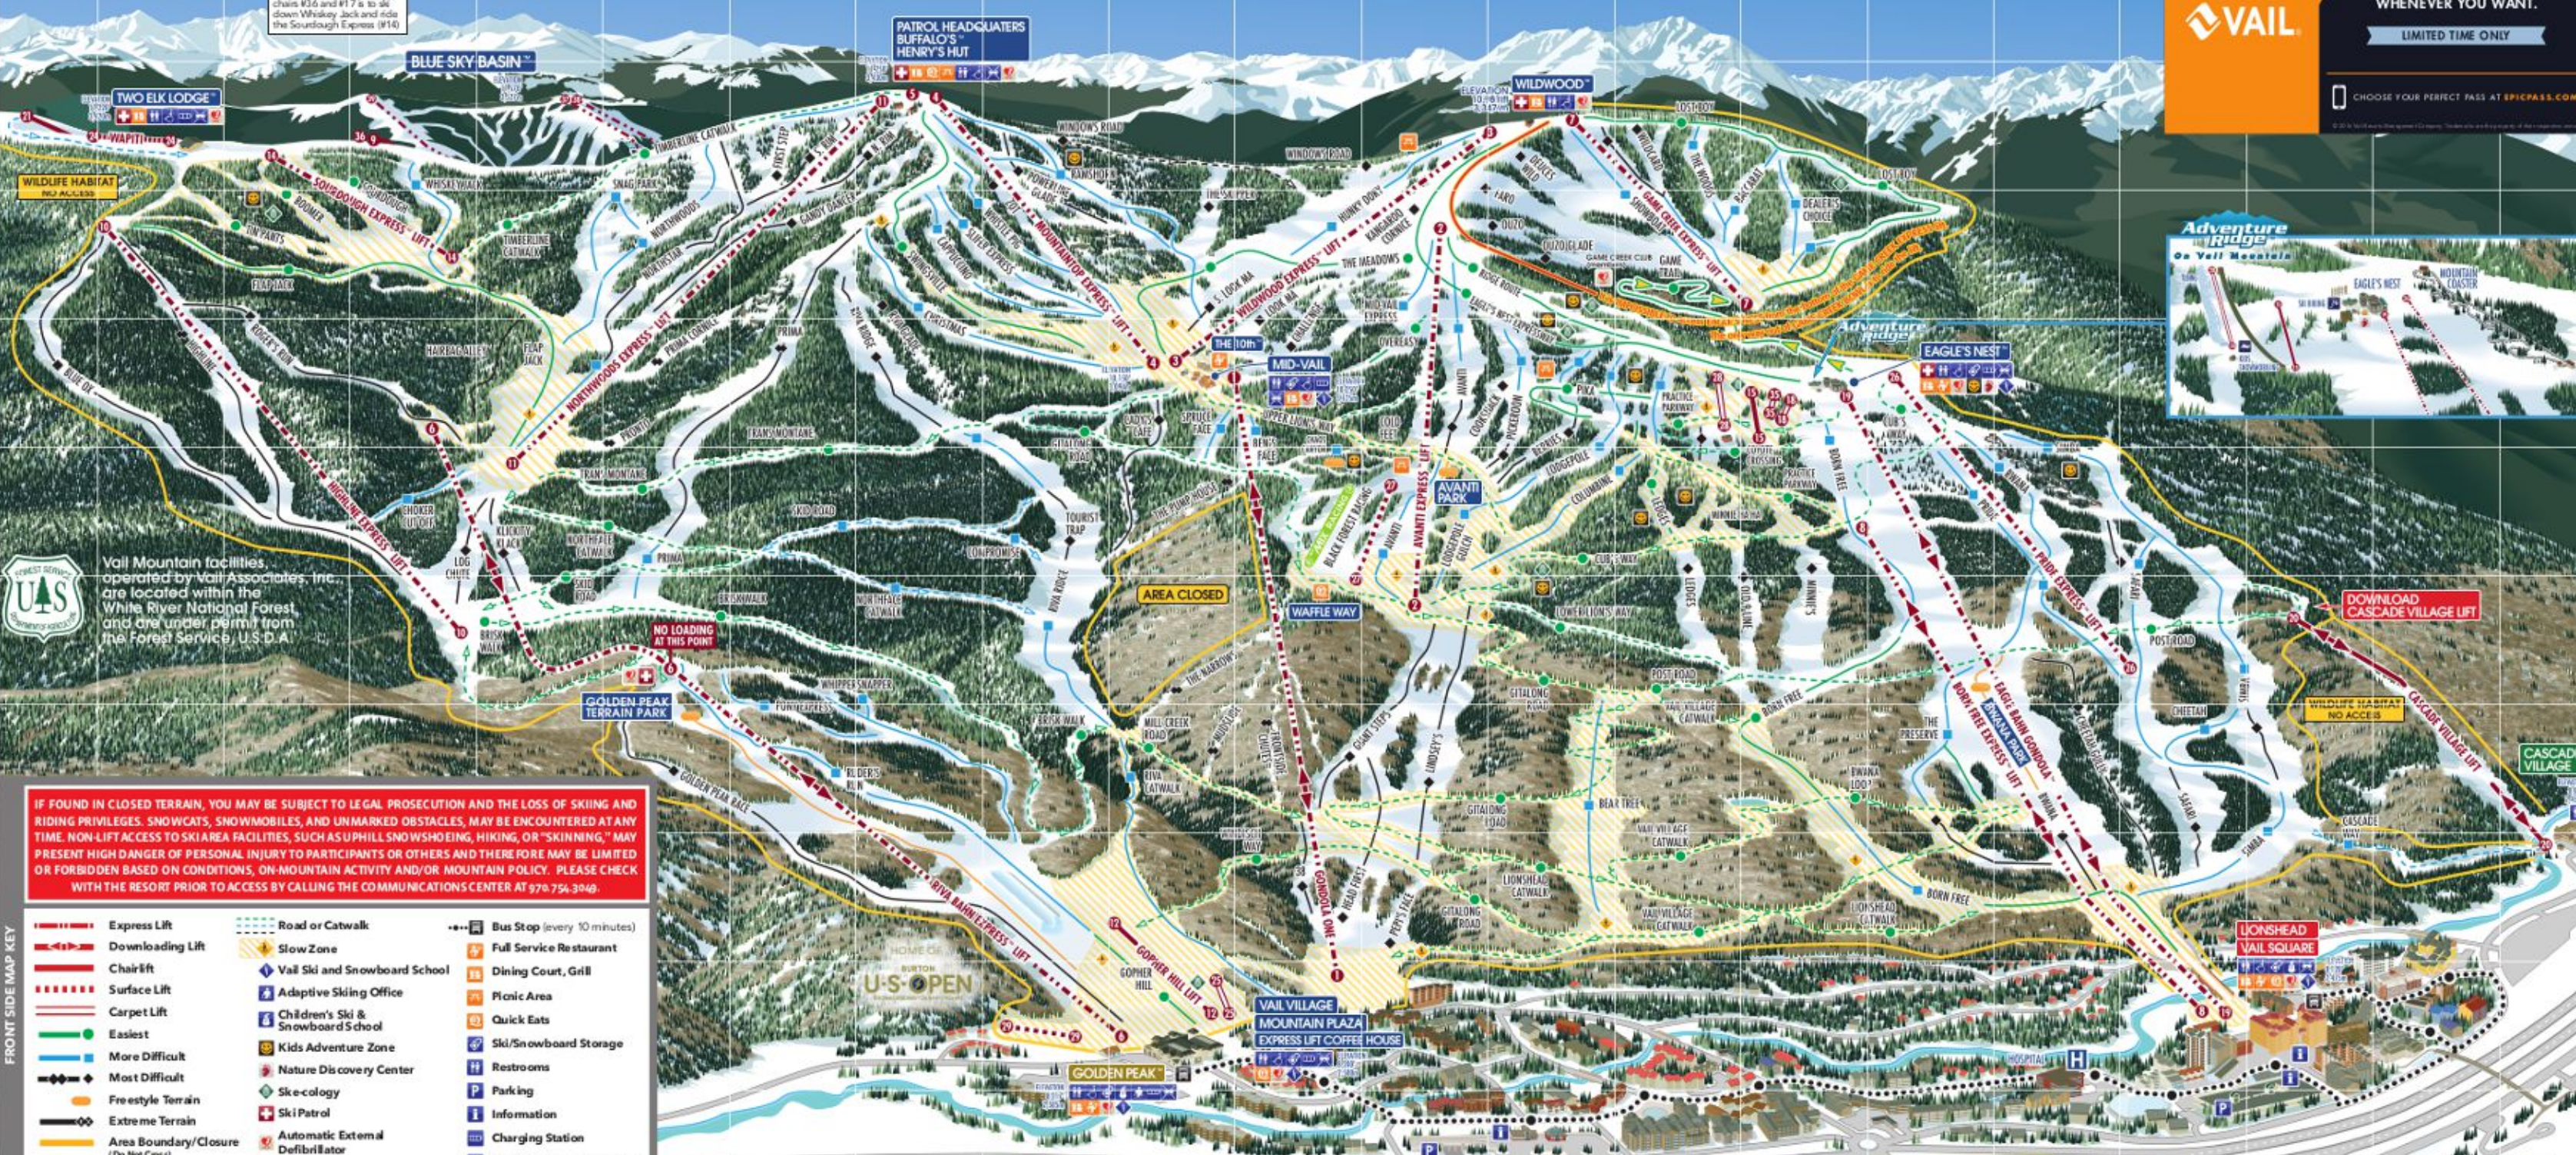

The Front Side

IF FOUND IN CLOSED TERRAIN, YOU MAY BE SUBJECT TO LEGAL PROSECUTION AND THE LOSS OF SKIING AND RIDING PRIVILEGES.

CAUTION: SNOWCATS, SNOWMOBILES, AND SNOWMAKING EQUIPMENT MAY BE ENCOUNTERED AT ANY TIME.

Mount of the Holy Cross Summit: 14,005 ft (4269 m)

THE BEST WAY TO SKI VAIL

EPIC PASS™

SKI AS MUCH AS YOU WANT, WHENEVER YOU WANT.

LIMITED TIME ONLY

CHOOSE YOUR PERFECT PASS AT EPICPASS.COM

Vail Mountain facilities, operated by Vail Associates, Inc., are located within the White River National Forest and are under permit from the Forest Service, U.S.D.A.

IF FOUND IN CLOSED TERRAIN, YOU MAY BE SUBJECT TO LEGAL PROSECUTION AND THE LOSS OF SKIING AND RIDING PRIVILEGES. SNOWCATS, SNOWMOBILES, AND UNMARKED OBSTACLES, MAY BE ENCOUNTERED AT ANY TIME. NON-LIFT ACCESS TO SKI AREA FACILITIES, SUCH AS UPHILL SNOWSHOEING, HIKING, OR "SKINNING," MAY PRESENT HIGH DANGER OF PERSONAL INJURY TO PARTICIPANTS OR OTHERS AND THEREFORE MAY BE LIMITED OR FORBIDDEN BASED ON CONDITIONS, ON-MOUNTAIN ACTIVITY AND/OR MOUNTAIN POLICY. PLEASE CHECK WITH THE RESORT PRIOR TO ACCESS BY CALLING THE COMMUNICATIONS CENTER AT 970.754.3040.

1. **FRONT SIDE MAP KEY**
2. Express Lift
   - Downloading Lift
   - Chairlift
   - Surface Lift
   - Carpet Lift
   - Easiest
   - More Difficult
   - Most Difficult
   - Freestyle Terrain
   - Extreme Terrain
   - Area Boundary/Closure (Do Not Cross)
   - MIX RACING
   - Road or Catwalk
   - Slow Zone
   - Bus Stop (every 10 minutes)
   - Full Service Restaurant
   - Dining Court, Grill
   - Picnic Area
   - Quick Eats
   - Ski/Snowboard Storage
   - Restrooms
   - Parking
   - Information
   - Charging Station
   - Accessibility For Individuals With Disabilities
   - Vail Ski and Snowboard School
   - Adaptive Skiing Office
   - Children's Ski & Snowboard School
   - Kids Adventure Zone
   - Nature Discovery Center
   - Ski-cology
   - Ski Patrol
   - Automatic External Defibrillator
   - Vail Resorts Retail