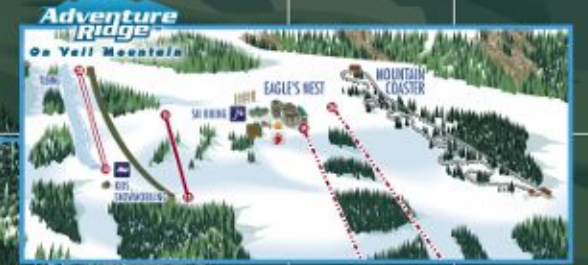

The Front Side

IF FOUND IN CLOSED TERRAIN, YOU MAY BE SUBJECT TO LEGAL PROSECUTION AND THE LOSS OF SKIING AND RIDING PRIVILEGES.

CAUTION: SNOWCATS, SNOWMOBILES, AND SNOWMAKING EQUIPMENT MAY BE ENCOUNTERED AT ANY TIME.

Mount of the Holy Cross Summit: 14,005 ft (4269 m)

THE BEST WAY TO SKI VAIL

EPIC PASS™

SKI AS MUCH AS YOU WANT, WHENEVER YOU WANT.

LIMITED TIME ONLY

CHOOSE YOUR PERFECT PASS AT EPICPASS.COM

Vail Mountain facilities, operated by Vail Associates, Inc., are located within the White River National Forest and are under permit from the Forest Service, U.S.D.A.

IF FOUND IN CLOSED TERRAIN, YOU MAY BE SUBJECT TO LEGAL PROSECUTION AND THE LOSS OF SKIING AND RIDING PRIVILEGES. SNOWCATS, SNOWMOBILES, AND UNMARKED OBSTACLES, MAY BE ENCOUNTERED AT ANY TIME. NON-LIFT ACCESS TO SKI AREA FACILITIES, SUCH AS UPHILL SNOWSHOEING, HIKING, OR "SKINNING," MAY PRESENT HIGH DANGER OF PERSONAL INJURY TO PARTICIPANTS OR OTHERS AND THEREFORE MAY BE LIMITED OR FORBIDDEN BASED ON CONDITIONS, ON-MOUNTAIN ACTIVITY AND/OR MOUNTAIN POLICY. PLEASE CHECK WITH THE RESORT PRIOR TO ACCESS BY CALLING THE COMMUNICATIONS CENTER AT 970.754.3040.

1. **FRONT SIDE MAP KEY**
2. Express Lift
   - Downloading Lift
   - Chairlift
   - Surface Lift
   - Carpet Lift
   - Easiest
   - More Difficult
   - Most Difficult
   - Freestyle Terrain
   - Extreme Terrain
   - Area Boundary/Closure (Do Not Cross)
   - MIX RACING
   - Road or Catwalk
   - Slow Zone
   - Bus Stop (every 10 minutes)
   - Full Service Restaurant
   - Dining Court, Grill
   - Picnic Area
   - Quick Eats
   - Ski/Snowboard Storage
   - Restrooms
   - Parking
   - Information
   - Charging Station
   - Accessibility For Individuals With Disabilities
   - Vail Ski and Snowboard School
   - Adaptive Skiing Office
   - Children's Ski & Snowboard School
   - Kids Adventure Zone
   - Nature Discovery Center
   - Ski-cology
   - Ski Patrol
   - Automatic External Defibrillator
   - Vail Resorts Retail