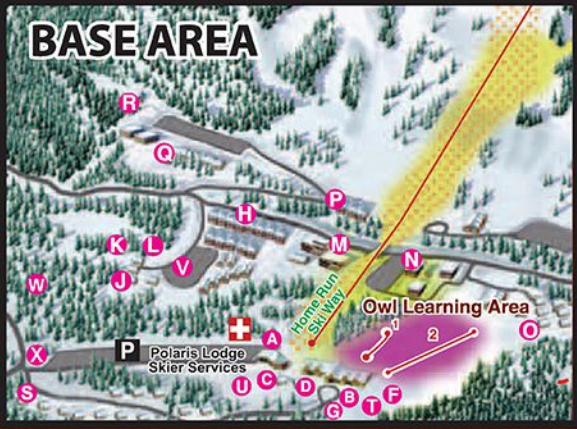

1. **Facilities**
2. Pointe Lodge Skier Services
   - Purcell Condos
   - Rocky Mountain Condos
   - Trickle Creek Lodge
   - Sports Alpine Building
   - Winter Sports School Building
   - Kootenay Haus
   - Kimberley Ridge
   - Copper Springs Chalets
   - Silver Birch Chalets
   - McGinty Landing
   - Chicamon Springs
   - Willow Vista Chalets
   - Purcell Condos
   - Rocky Mountain Condos
   - Sullivan Stone Lodge
   - Inn West / Kirkwood
   - Nordic Centre
   - Dream Catcher Chalets
   - Mountain Spirit Resort & Spa
   - Sullivan Hut Building
   - Mountain Edge Condos
   - Trickle Creek Condos
   - Timberstone Condos

1. **Services**
2. Restaurants
   - Phones
   - Lockers
   - Guest Services
   - Rental Equipment
   - Retail Shop
   - Bar
   - Coffee Kiosk
   - Meeting Rooms
   - Vending Machines
   - Bank Machine
   - TELUS Winter Sports School
   - Child Care/Nursery
   - Lift Tickets
   - Parking
   - Ski Patrol
   - Ski Tuning/Repair
   - Washrooms
   - Lodging
   - RGR Rail Park
   - Patrol Boundary
   - Slow Zone
   - Glade Skiing
   - Easiest
   - More Difficult
   - Most Difficult
   - Extreme
   - Waldie Trail (easy way down)
   - Ski Lift
   - Ski Boundary
   - Night Skiing
   - Village Core / Services

LIFTS	LENGTH	VERT.	AVERAGE TIME	LIFTS	LENGTH	VERT.	AVERAGE TIME
North Star Quad	2,370 m	640 m	9 min.	Owl T-Bar	290 m	59 m	1.5 min.
Easter	1,100 m	366 m	7.5 min.	Owlette Magic Carpet	55 m		
Tamarack	1,100 m	330 m	7 min.				

VIMY RIDGE	BLACK FOREST
1 Vimy Ridge 2 Capor 3 All Over 4 All Over Glades 5 Dean Left 6 Comet 7 B.J.'s Run 8 Fuzzy 9 Flash	10 Jackpot Glades 11 Tule 12 Maverick 13 Vortex 14 Buff 15 Geneva 16 Geneva Glades 17 Windfall 18 Trarway 19 J.L. House 20 Nole's Darne 21 Pine Flats

2. **ROR**
   Resorts of the Canadian Rockies