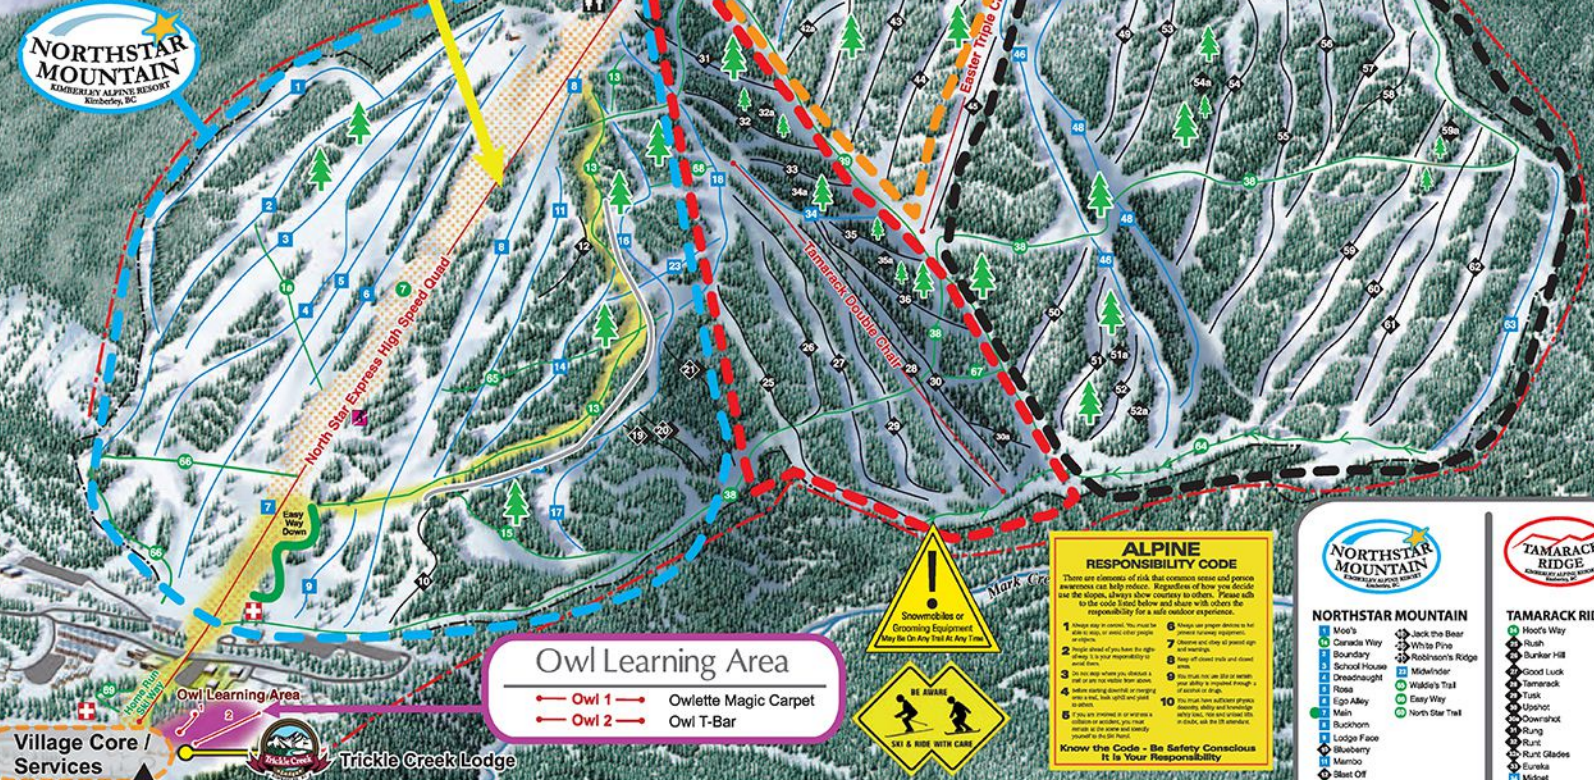

Kimberley Alpine Resort

FOUR MOUNTAIN FACES

NORTHSTAR MOUNTAIN
KIMBERLEY ALPINE RESORT
Kimberley, BC

TAMARACK RIDGE
KIMBERLEY ALPINE RESORT
Kimberley, BC

VIMY RIDGE
KIMBERLEY ALPINE RESORT
Kimberley, BC

BLACK FOREST
KIMBERLEY ALPINE RESORT
Kimberley, BC

NEW!
Minute Maid
KID'S TRAILS

Owl Learning Area

- Owl 1
- Owl 2
- Owlette Magic Carpet
- Owl T-Bar

NORTHSTAR MOUNTAIN	TAMARACK RIDGE
1 Canada Way 2 Boundary 3 School House 4 Dreadnought 5 Rose 6 Ego Alley 7 Main 8 Buckhorn 9 Lodge Face 10 Blueberry 11 Mambo 12 Sleat Off 13 Bradford Blvd 14 Utopia 15 Back Track 16 Steamroller 17 Diskum 18 Twilight	19 Jack the Bear 20 White Pine 21 Robbison's Ridge 22 Dreadnought 23 Midwinder 24 Walkie's Trail 25 Easy Way 26 North Star Trail 27 Hood's Way 28 Burker Hill 29 Good Luck 30 Tamarack 31 Tule 32 Upshot 33 Overshot 34 Rung 35 Runt 36 Runt Glades 37 Eureka 38 Sleat Off 39 Midget Glades 40 Pyx 41 Pyx Glades 42 Pyx 43 Shooter 44 Nave's Way