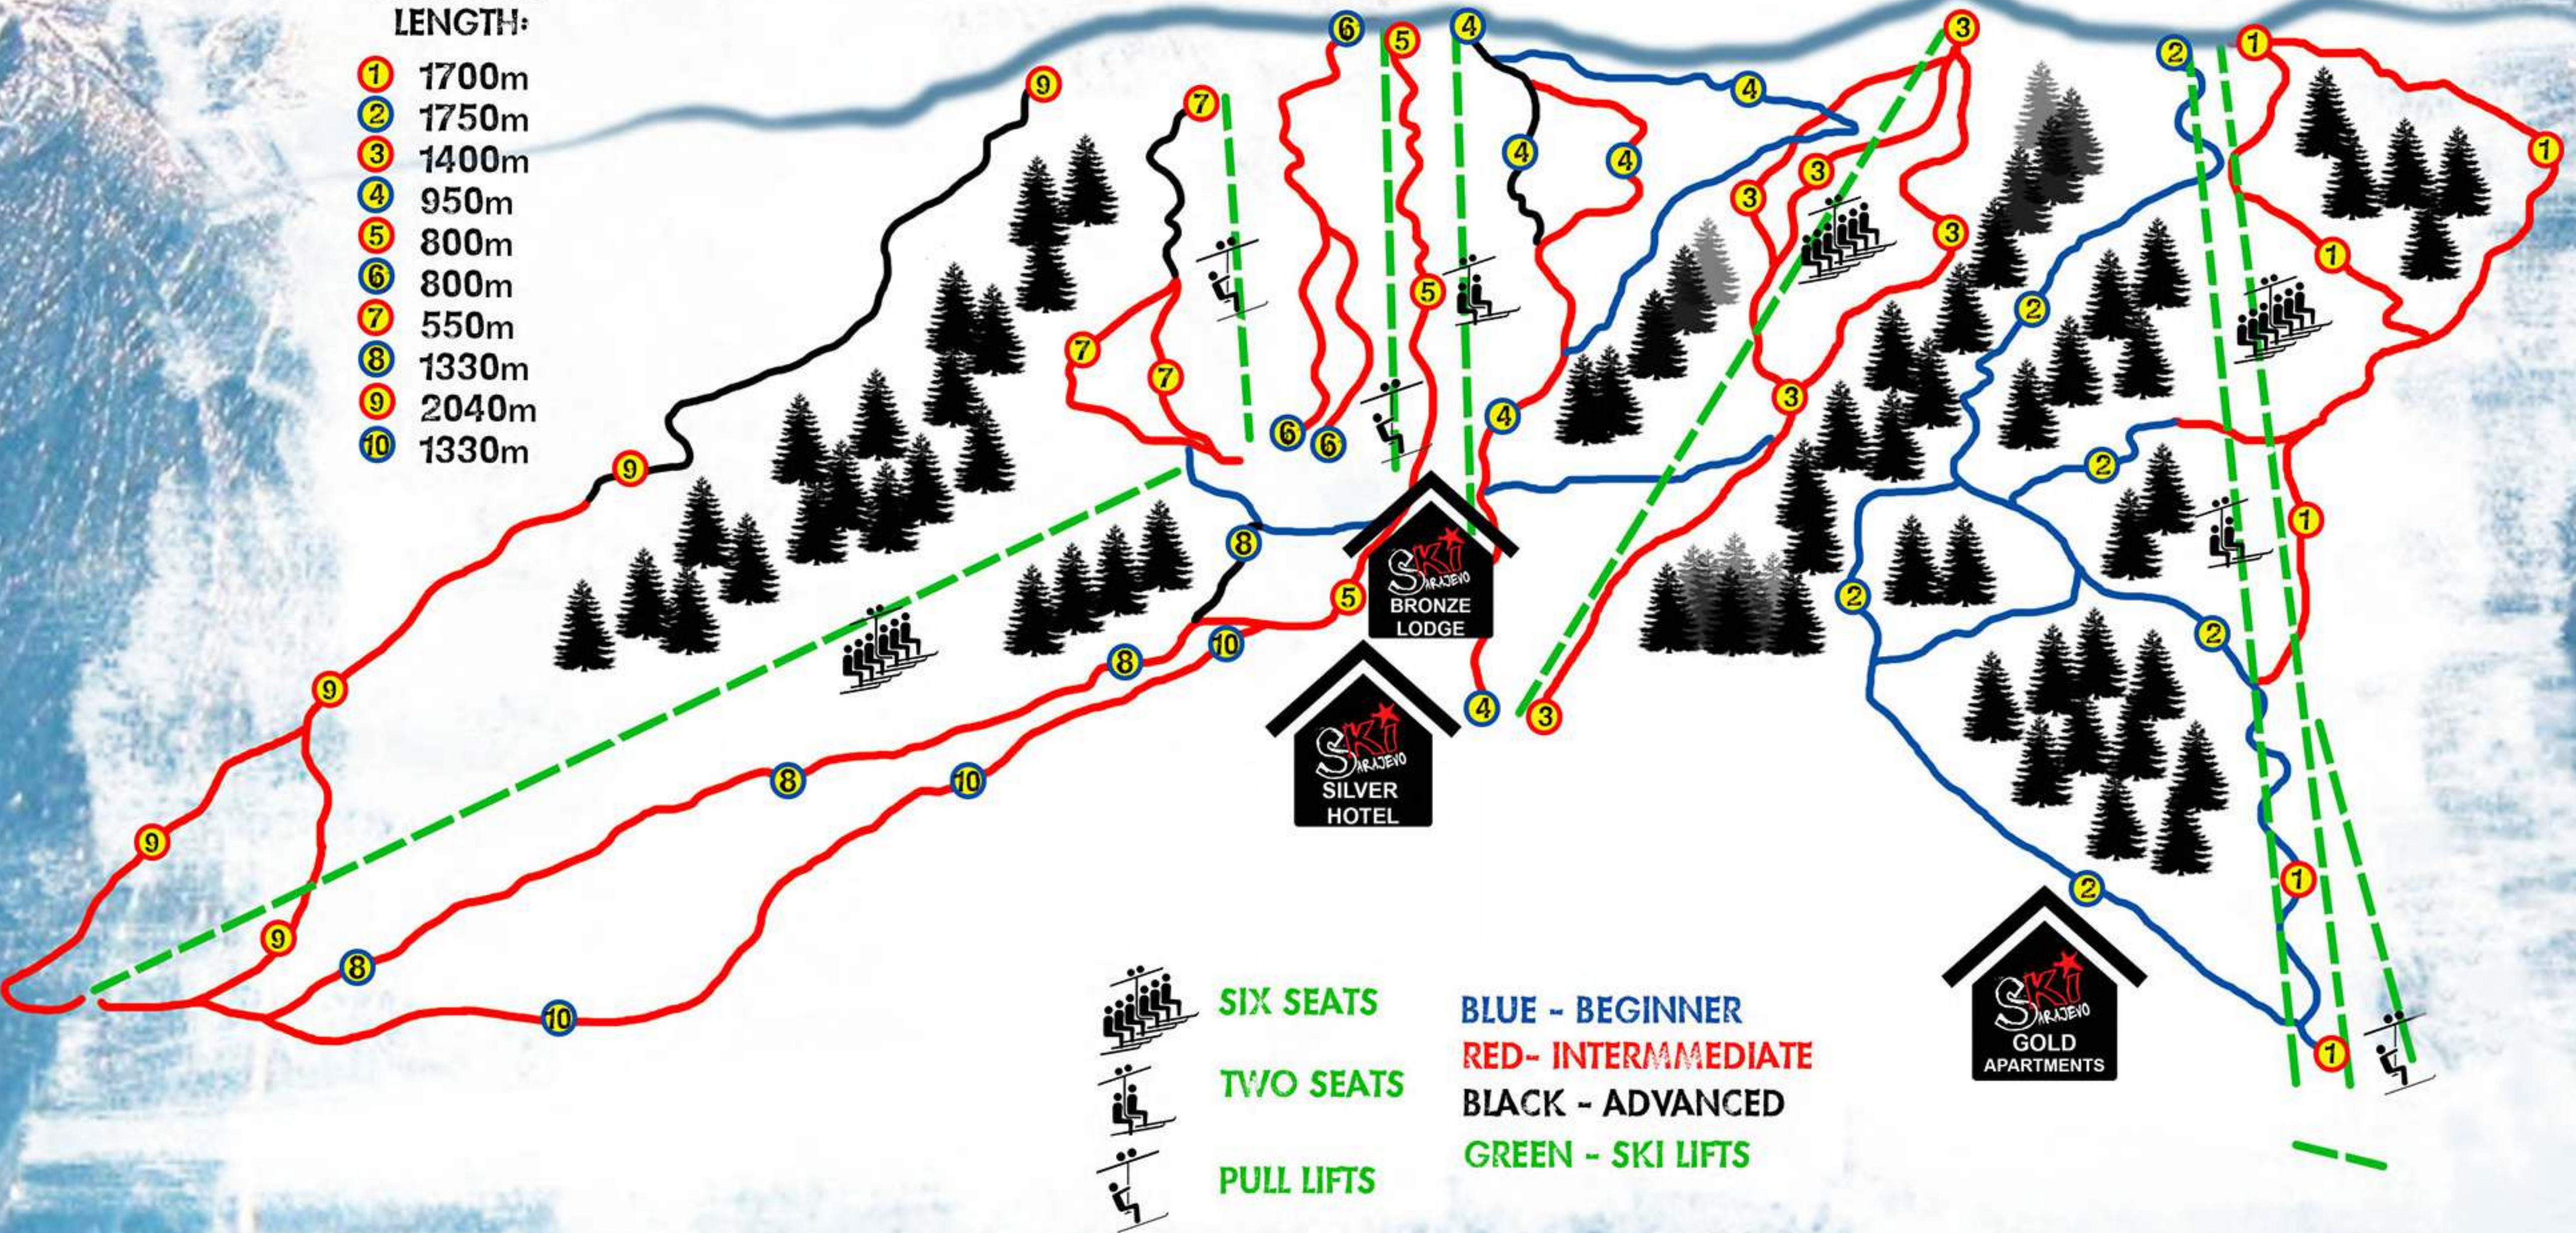

THE HIGHEST PEAK
OGORJELICA 1910m

SKI TRACK
LENGTH:

- ① 1700m
- ② 1750m
- ③ 1400m
- ④ 950m
- ⑤ 800m
- ⑥ 800m
- ⑦ 550m
- ⑧ 1330m
- ⑨ 2040m
- ⑩ 1330m

SIX SEATS
TWO SEATS
PULL LIFTS

BLUE - BEGINNER
RED - INTERMEDIATE
BLACK - ADVANCED
GREEN - SKI LIFTS