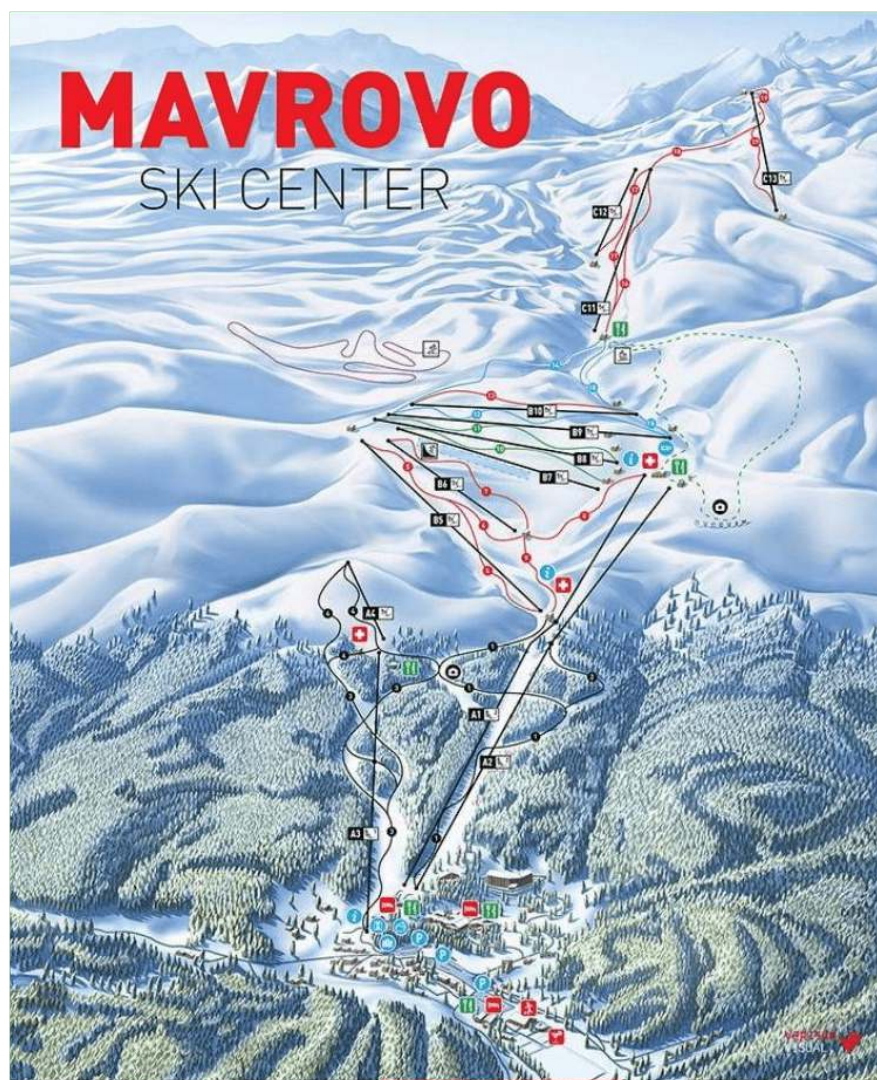

MAVROVO

SKI CENTER

LIFTS AND SLOPES

LEGEND

- | | | | | | |
|--|--------------------|--|---------------------------|--|---------------------------|
| | SLOPE | | MAKEDONIAN | | PARKING |
| | INTERMEDIATE SLOPE | | ROCKY TRAIL | | REST |
| | DIFFICULT SLOPE | | SKI SCHOOL / FITNESS ZONE | | SKI SCHOOL / FITNESS ZONE |
| | SPORT FACILITY | | REST AREA | | LIFT LINE |
| | TRAIL | | LIFT AND RIGGING | | POST OFFICE |
| | HOTEL | | CABLE CAR | | OPENING / ZONE |
| | FUN | | CABLE CAR | | OPENING / ZONE |

	A1 MAVROVO 1		B5 PLAY		B27 BACHLO 2				
	A2 MAVROVO 2		B4 MIRNA DOLINA		B10 BACHLO 1				
	A3 KORJA		B7 DEJTSKA RADOST		C11 GALICKI 1				
	A4 CRVEN		B4 ZOLT		C12 GALICKI 2				
					C13 BELICKI				